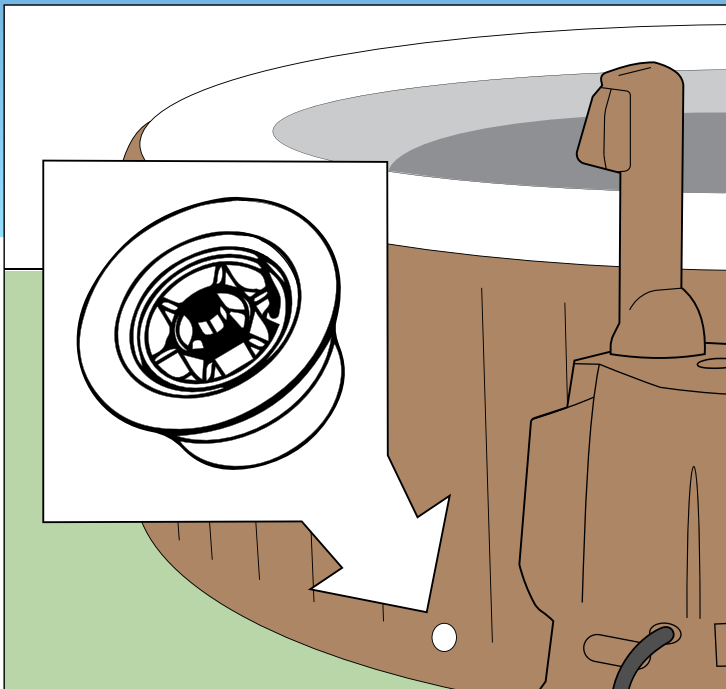

## New Pressure Release Valve prevents over-inflation.

New pressure release valve is located at the bottom of the Intex PureSpa Bubble Massage.

For example, if the spa is inflated in the morning...

...the pressure release valve protects your spa by releasing excess pressure from sun exposure and hot weather conditions during the day.

At night and under cooler temperatures the air naturally contracts, making the spa appear less firm. **It's not leaking!**

Pressure may restore when air temperature rises again – check and correct inflation as needed.