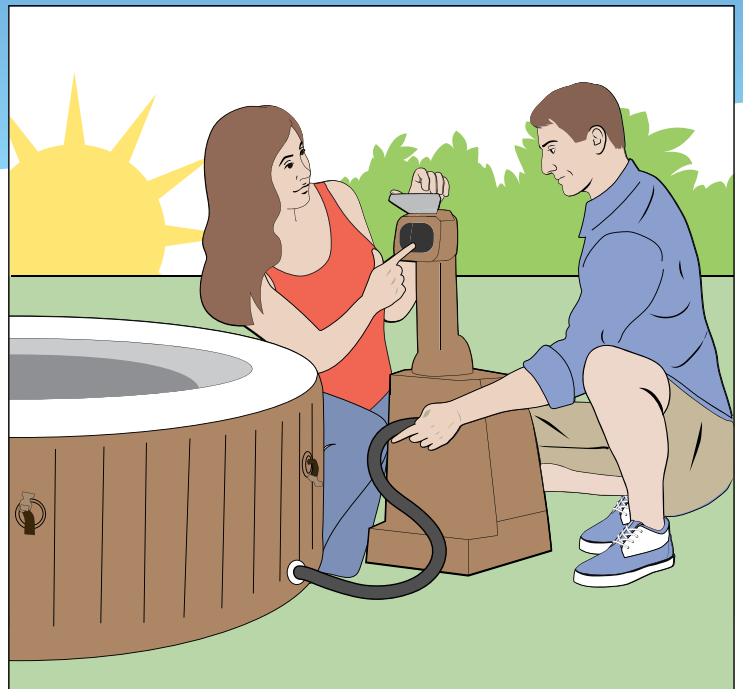

## New Pressure Release Valve prevents over-inflation.

New pressure release valve is located at the bottom of the Intex PureSpa Bubble Massage.

For example, if the spa is inflated in the morning...

...the pressure release valve protects your spa by releasing excess pressure from sun exposure and hot weather conditions during the day.

At night and under cooler temperatures the air naturally contracts, making the spa appear less firm. **It's not leaking!**

Pressure may restore when air temperature rises again – check and correct inflation as needed.