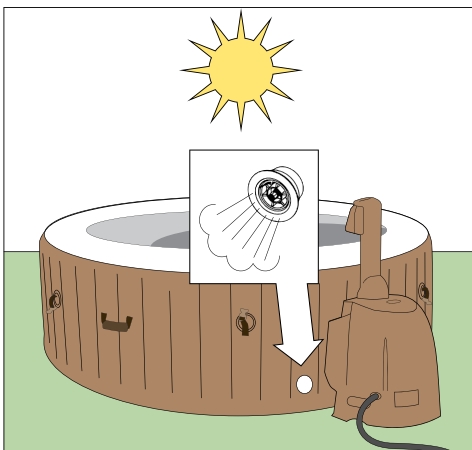

## New Pressure Release Valve prevents over-inflation.

New pressure release valve is located at the bottom of the Intex PureSpa Bubble Massage.

For example, if the spa is inflated in the morning...

...the pressure release valve protects your spa by releasing excess pressure from sun exposure and hot weather conditions during the day.

At night and under cooler temperatures the air naturally contracts, making the spa appear less firm. **It's not leaking!**

Pressure may restore when air temperature rises again – check and correct inflation as needed.