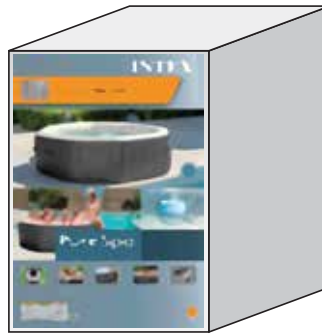

PureSpa
for 6 people

114 lb