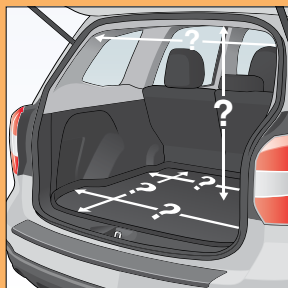

## Spa packages might be bigger than you think.

PureSpa  
for 4 people

**108 lb**

PureSpa  
for 6 people

**114 lb**

6ft tall person

To prevent any injuries, avoid lifting the box by yourself. Lifting of this product requires two or more people.